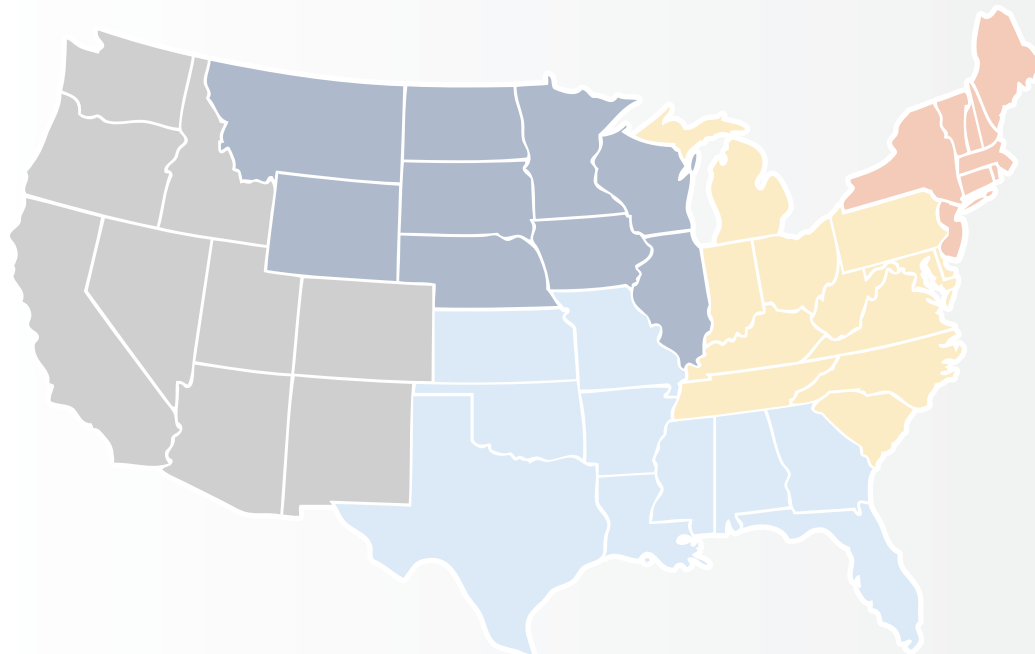

Consolidated Communications Partner ONE Channel Team

Partner Success Managers & Channel Engineering Team

Dee Dee Landry
Sr. Director Channel / Pre-Sales Care
DeeDee.Landry@consolidated.com
207.712.7977

Mike Miller
Director Sales Engineering Channel/Carrier
Mike.Miller@consolidated.com
701.356.6025

Christine Diers
Partner Success Manager
ME, NH, VT
partnersupport@consolidated.com

Jared Ingram
Partner Success Manager
CA
partnersupport@consolidated.com

Chasity Morgan-Cowley
Partner Success Manager
PA, MN, ND, IA
partnersupport@consolidated.com

Haley Morris
Partner Success Manager
TX
partnersupport@consolidated.com

Tina Sargent
Partner Success Manager
ME, NH, VT
partnersupport@consolidated.com

Jenny Starling
Partner Success Manager
ME, NH, VT
partnersupport@consolidated.com

Eric Borg
Partner Success Manager
Special Projects, National
partnersupport@consolidated.com

Dean Osmundson
Partner Success Manager
Channel Renewals, National
partnersupport@consolidated.com

Jim Censullo
Sales Engineer
East Region
James.Censullo@consolidated.com
217.234.5729

Daniel R. Cox
Enterprise Sales Engineer
PA, MN, ND, IA & TX
daniel.cox@consolidated.com
724.443.5914

Rick Vohs
Sales Engineer
CA, TX
Rick.Vohs@consolidated.com
916.786.1015

Partner ONE | Channel Partner Program

consolidated.com/partnerone

Join Consolidated's Partner ONE Program and get the support you need to increase your revenues and build your business.