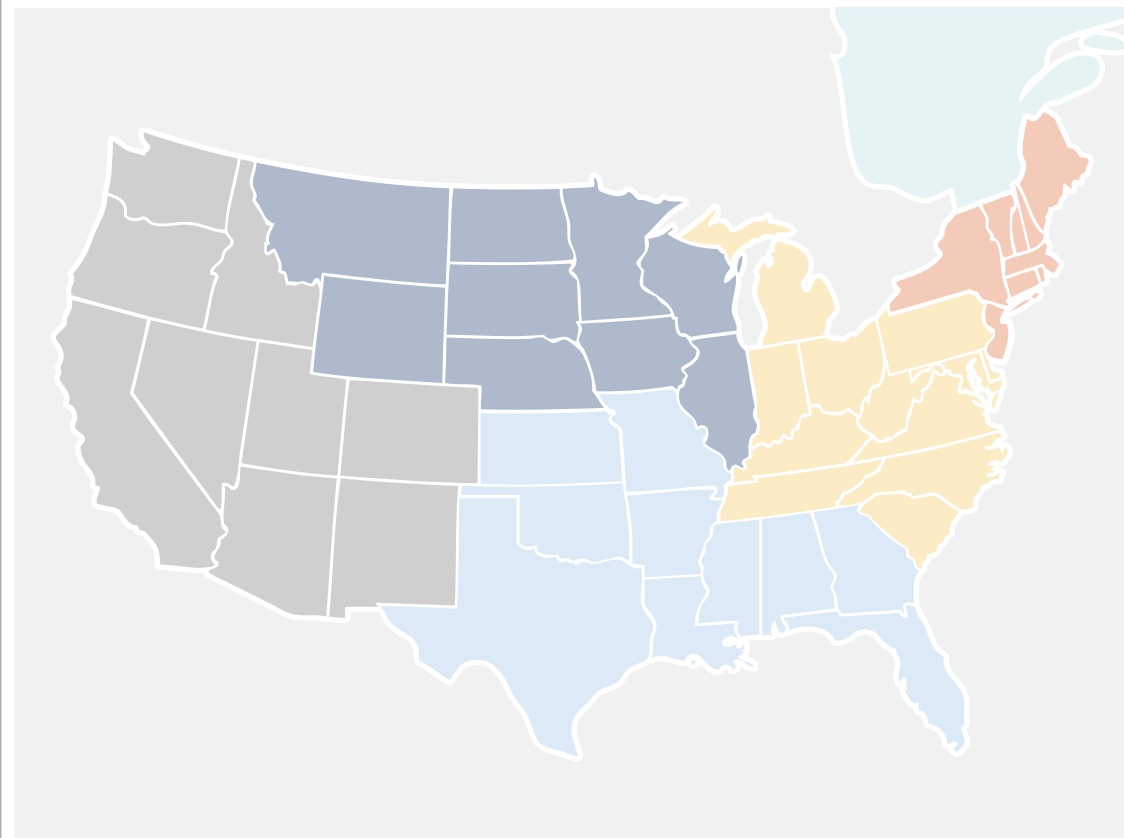

Consolidated Communications Partner ONE Channel Team

Dan D'Costa
National Partner Director
Daniel.D'Costa@consolidated.com
303.489.6225

Gabrielle Sagala
Partner ONE Program Manager
Gabrielle.Sagala@consolidated.com
845.857.5509

West Channel Sales Team

Wesley Martin
Director of Channel
West Region
Wesley.Martin@consolidated.com
936.788.7546

David Abercrombie
Sr. Channel Manager
West Region
David.Abercrombie@consolidated.com
661.319.3056

Lance Cowley
Sr. Channel Manager
CA, MN
lance.cowley@consolidated.com
916.846.7843

Colin Cummings
Sr. Channel Manager
CA
Colin.Cummings@consolidated.com
916.786.1348

Alex Sersland
Channel Manager
MN, ND, IA
Alex.Sersland@consolidated.com
612.787.3009

Duane Neemann
Channel Manager
TX - Dallas Fort Worth
Duane.Neemann@consolidated.com
214.396.3202

East Channel Sales Team

Shawn Meehan
Director of Channel
East Region
Shawn.Meehan@consolidated.com
508.789.2512

Seth Gentry
Sr. Channel Manager
East Region
Seth.Gentry@consolidated.com
870.723.0725

Brian Moore
Sr. Channel Manager
East Region
Brian.Moore@consolidated.com
603.656.8059

Nate Gayman
Channel Manager
East Region
Nate.Gayman@consolidated.com
617.799.0684

Partner ONE | Channel Partner Program

consolidated.com/partnerone

Join Consolidated's Partner ONE Program and get the support you need to increase your revenues and build your business.