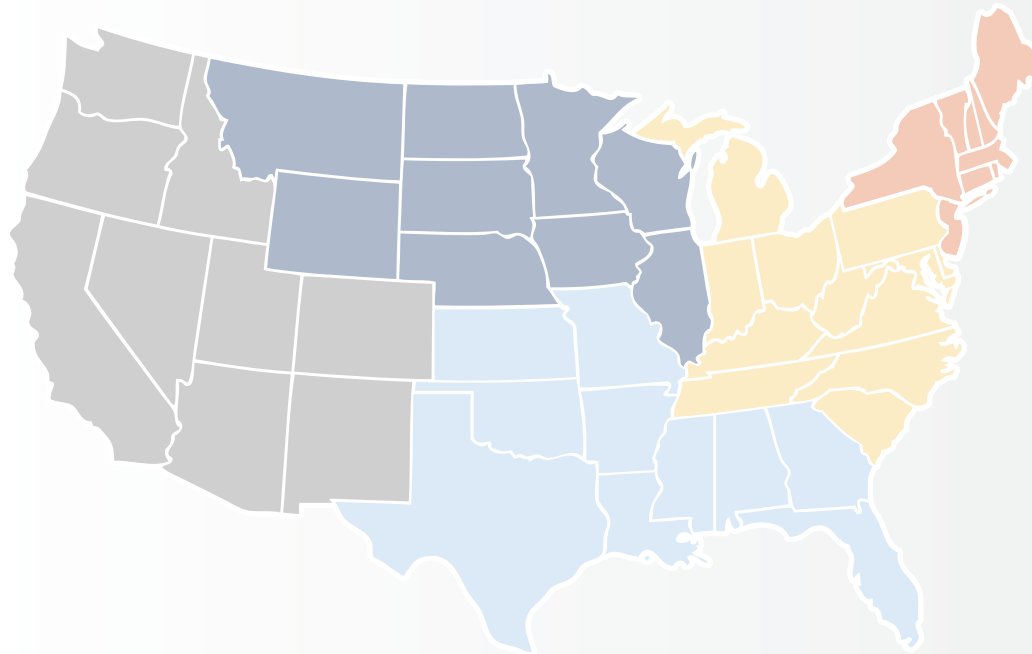

Consolidated Communications Partner ONE Channel Team

Channel Engineering Team

Partner Success Managers

Partner ONE | Channel Partner Program

consolidated.com/partnerone

Join Consolidated's Partner ONE Program and get the support you need to increase your revenues and build your business.